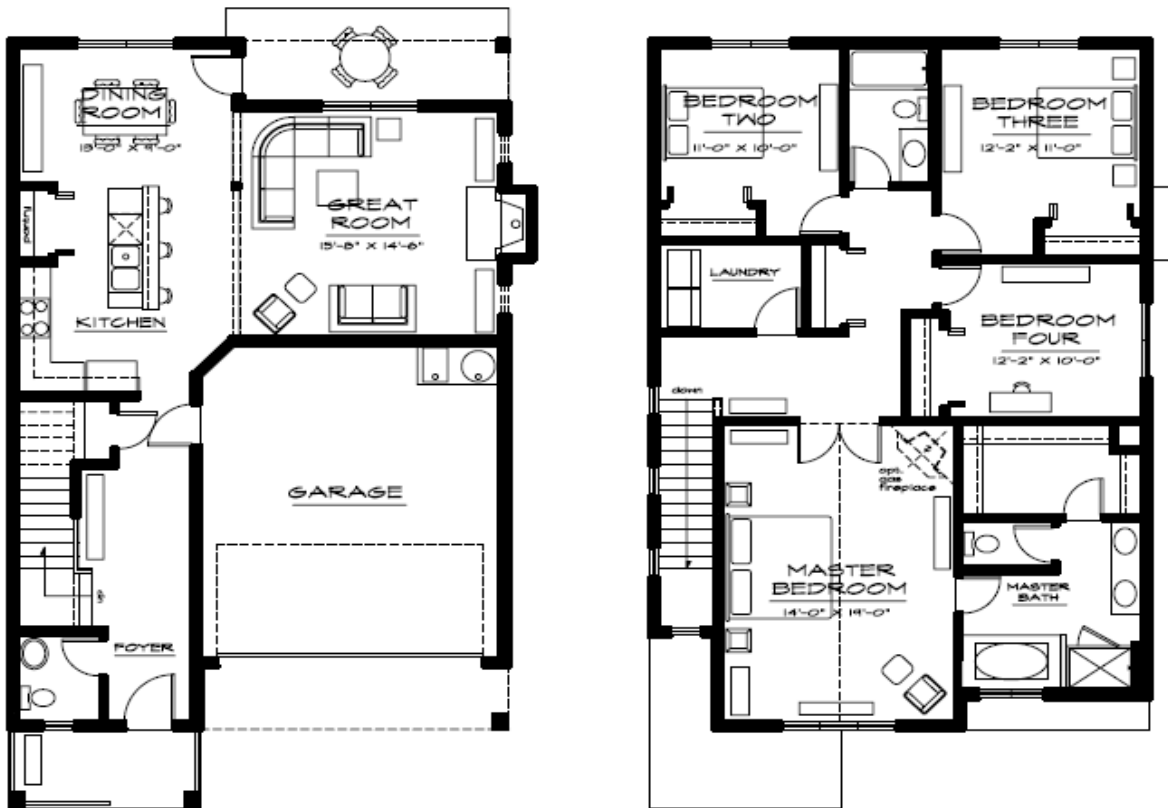

The Diamond

2,022 square feet
4 bedrooms, 2.5 baths with 2 car garage

Tricia Best • 425.220.8402 • patricia.best4@yahoo.com
16031 119th Pl NE • Bothell, WA 98011
www.LiveatHaleysPark.com