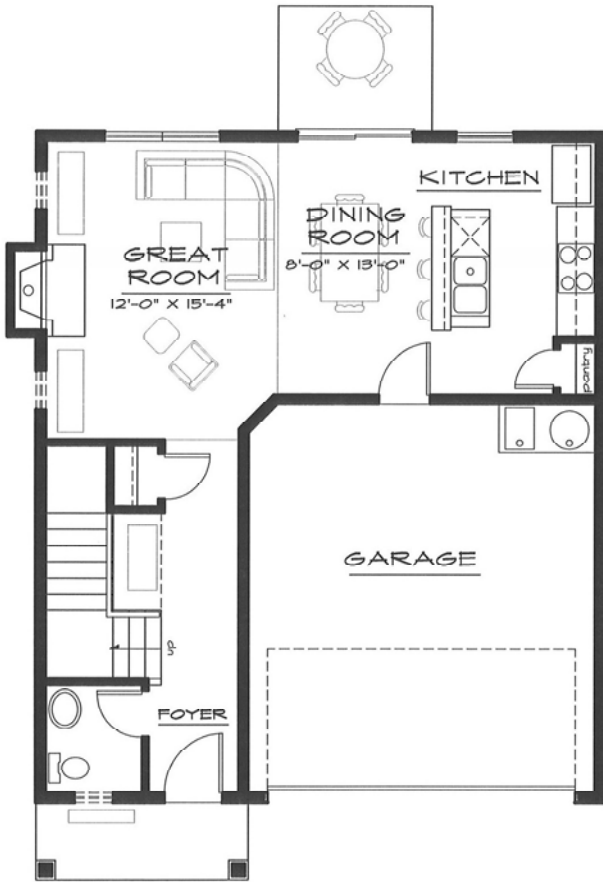

The Opal

1,608 square feet
3 bedrooms, 2.5 baths with 2 car garage

Tricia Best • 425.220.8402 • patricia.best4@yahoo.com
16031 119th Pl NE • Bothell, WA 98011
www.LiveatHaleysPark.com