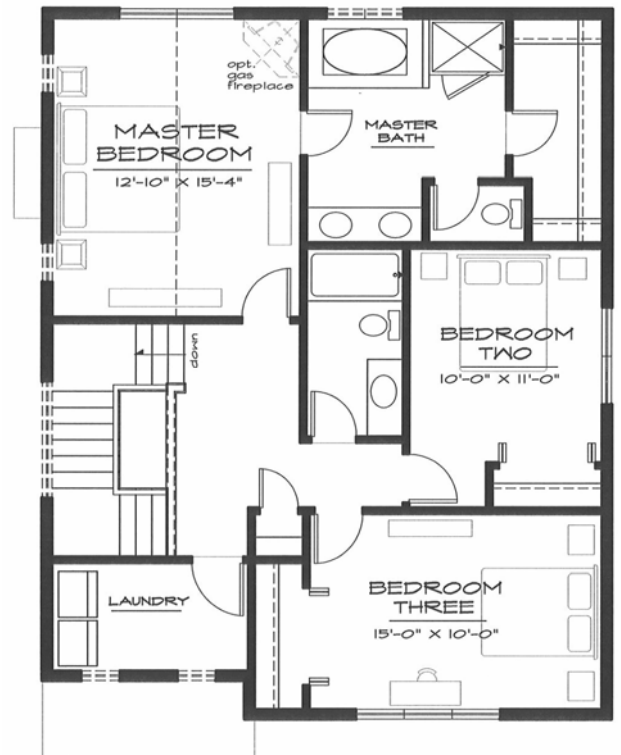

The Opal

1,608 square feet
3 bedrooms, 2.5 baths with 2 car garage

Tricia Best • 425.220.8402 • patricia.best4@yahoo.com
16031 119th Pl NE • Bothell, WA 98011
www.LiveatHaleysPark.com