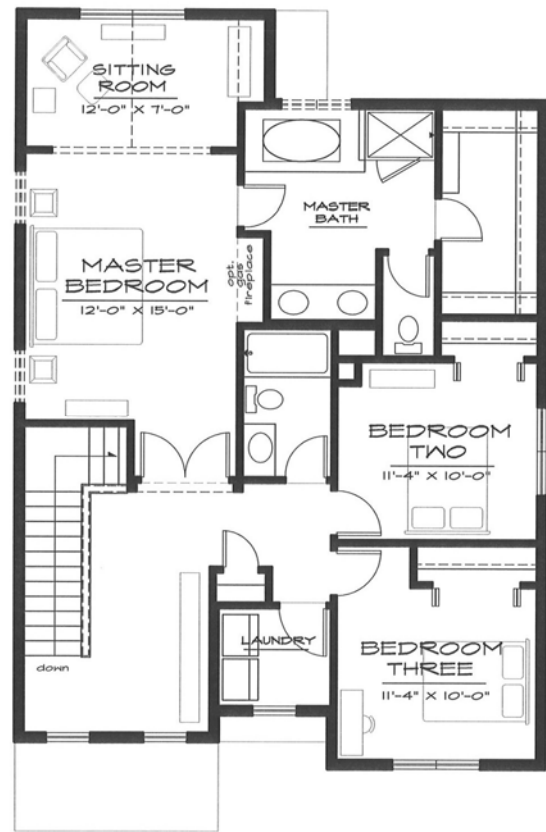

The Ruby

1,870 square feet
3 bedrooms, 2.5 baths with 2 car garage

Tricia Best • 425.220.8402 • patricia.best4@yahoo.com
16031 119th Pl NE • Bothell, WA 98011
www.LiveatHaleysPark.com

Pricing, specifications, plans and other information subject to change without notice.