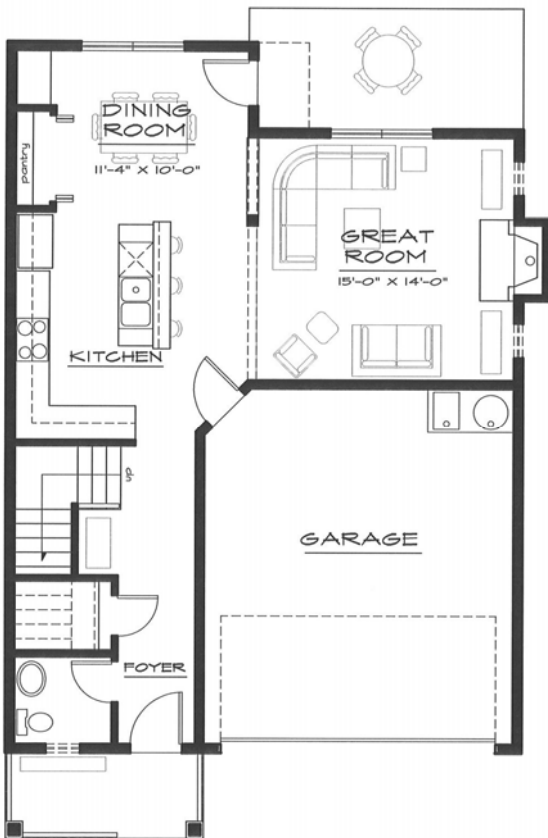

The Ruby

1,870 square feet
3 bedrooms, 2.5 baths with 2 car garage

Tricia Best • 425.220.8402 • patricia.best4@yahoo.com
16031 119th Pl NE • Bothell, WA 98011
www.LiveatHaleysPark.com

Pricing, specifications, plans and other information subject to change without notice.