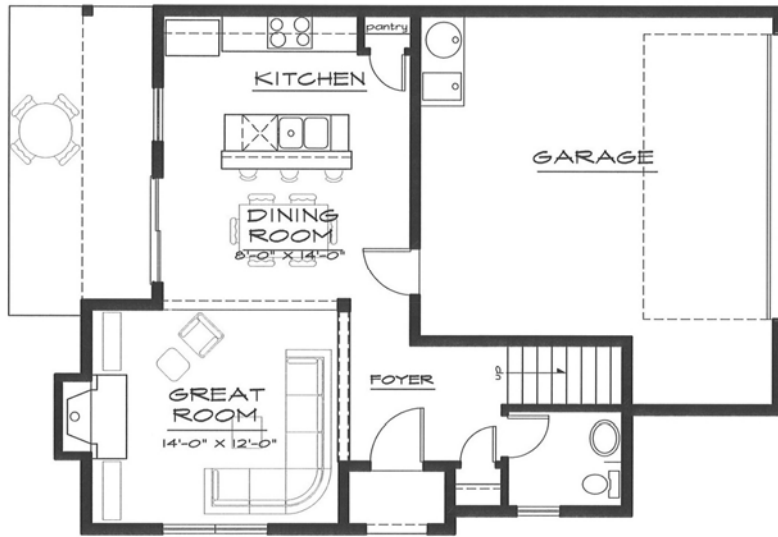

The Sapphire

1,615 square feet
3 bedrooms, 2.5 baths with 2 car garage

Tricia Best • 425.220.8402 • patricia.best4@yahoo.com
16031 119th Pl NE • Bothell, WA 98011
www.LiveatHaleysPark.com