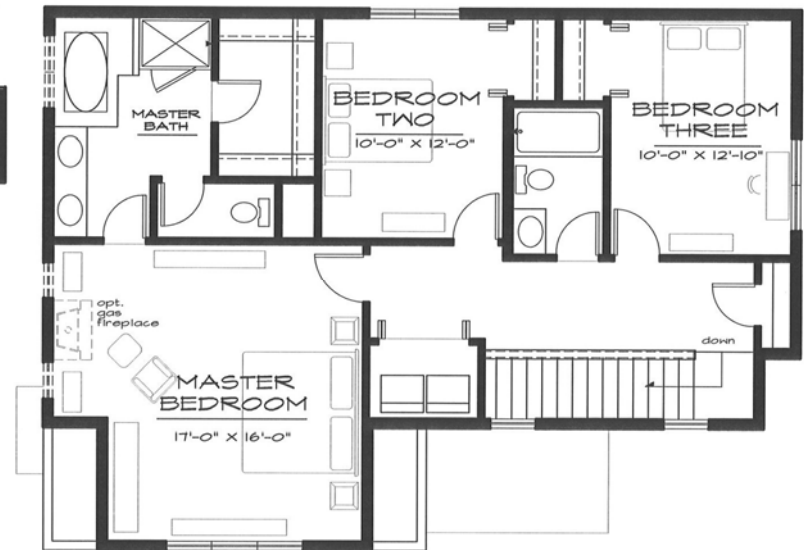

The Sapphire

1,615 square feet
3 bedrooms, 2.5 baths with 2 car garage

Tricia Best • 425.220.8402 • patricia.best4@yahoo.com
16031 119th Pl NE • Bothell, WA 98011
www.LiveatHaleysPark.com